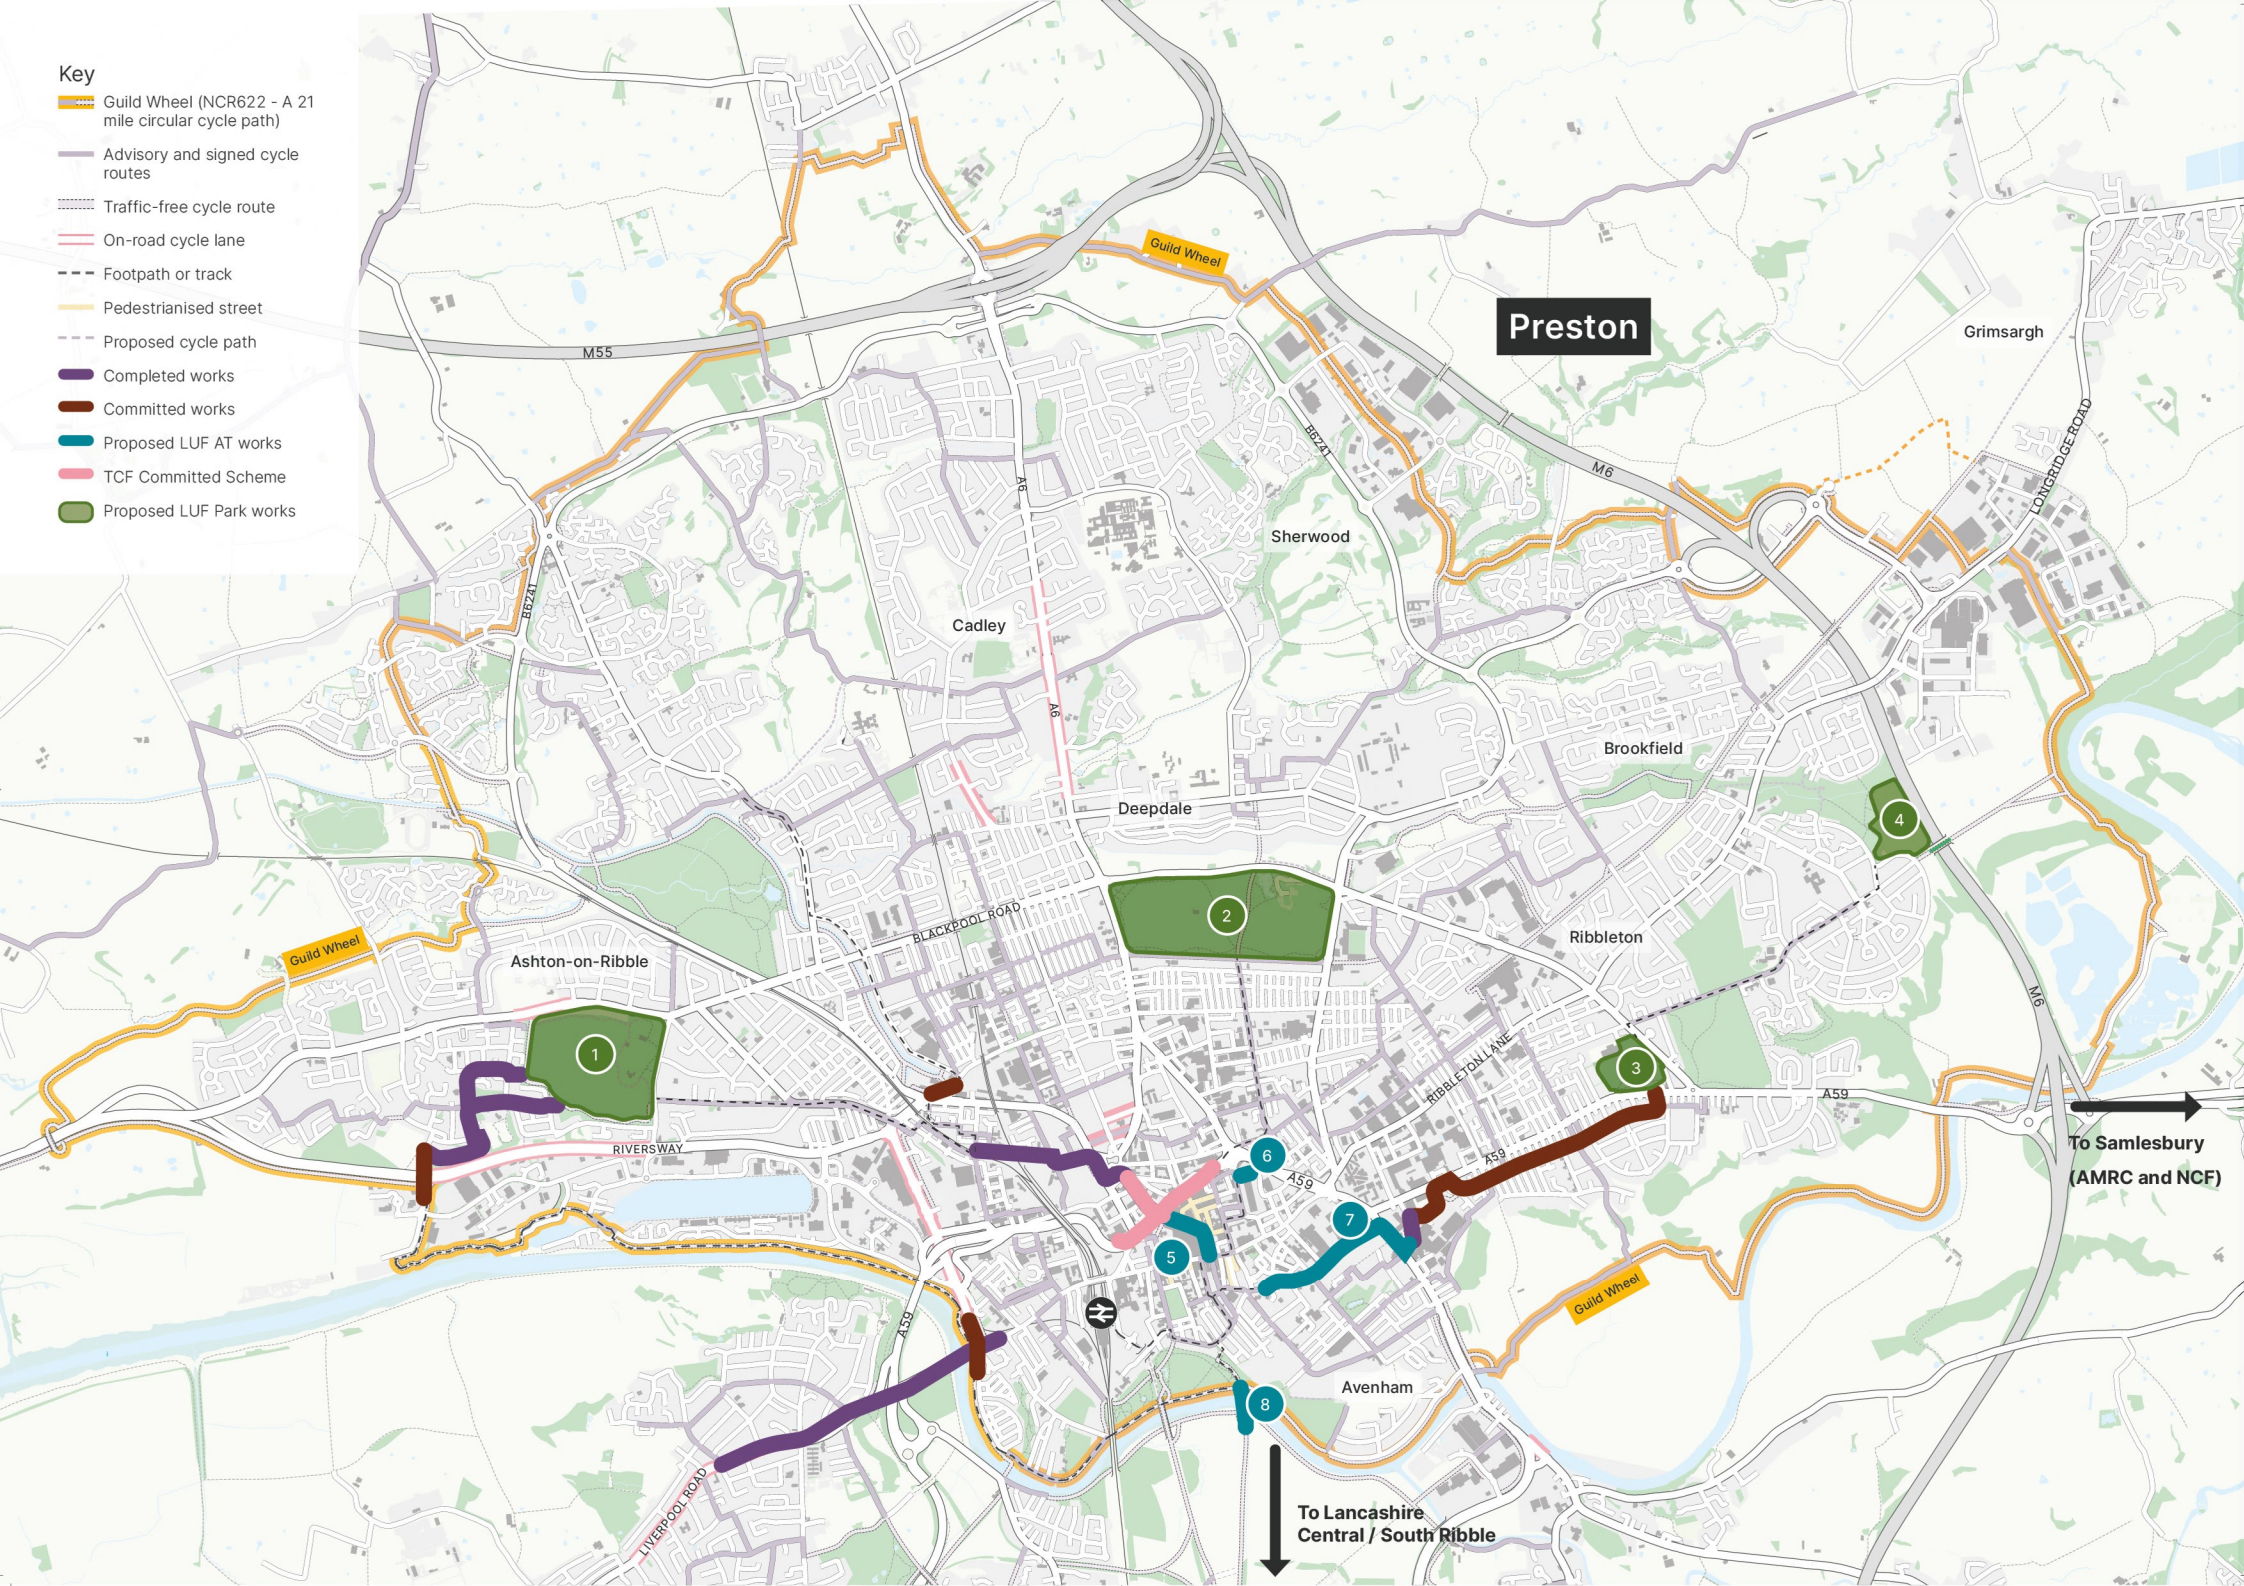

Key

- Guild Wheel (NCR622 - A 21 mile circular cycle path)
- Advisory and signed cycle routes
- Traffic-free cycle route
- On-road cycle lane
- Footpath or track
- Pedestrianised street
- Proposed cycle path
- Completed works
- Committed works
- Proposed LUF AT works
- TCF Committed Scheme
- Proposed LUF Park works

Preston

Grimsargh

Sherwood

Cadley

Brookfield

Deepdale

Ribbleton

Ashton-on-Ribble

BLACKPOOL ROAD

RIBBLE TOLL ANE

RIVERSWAY

A59

A59

A59

To Samlesbury (AMRC and NCF)

To Lancashire Central / South Ribble

LIVERPOOL ROAD

Guild Wheel

Guild Wheel

Guild Wheel

M55

M6

LONGRIDGE ROAD

M6